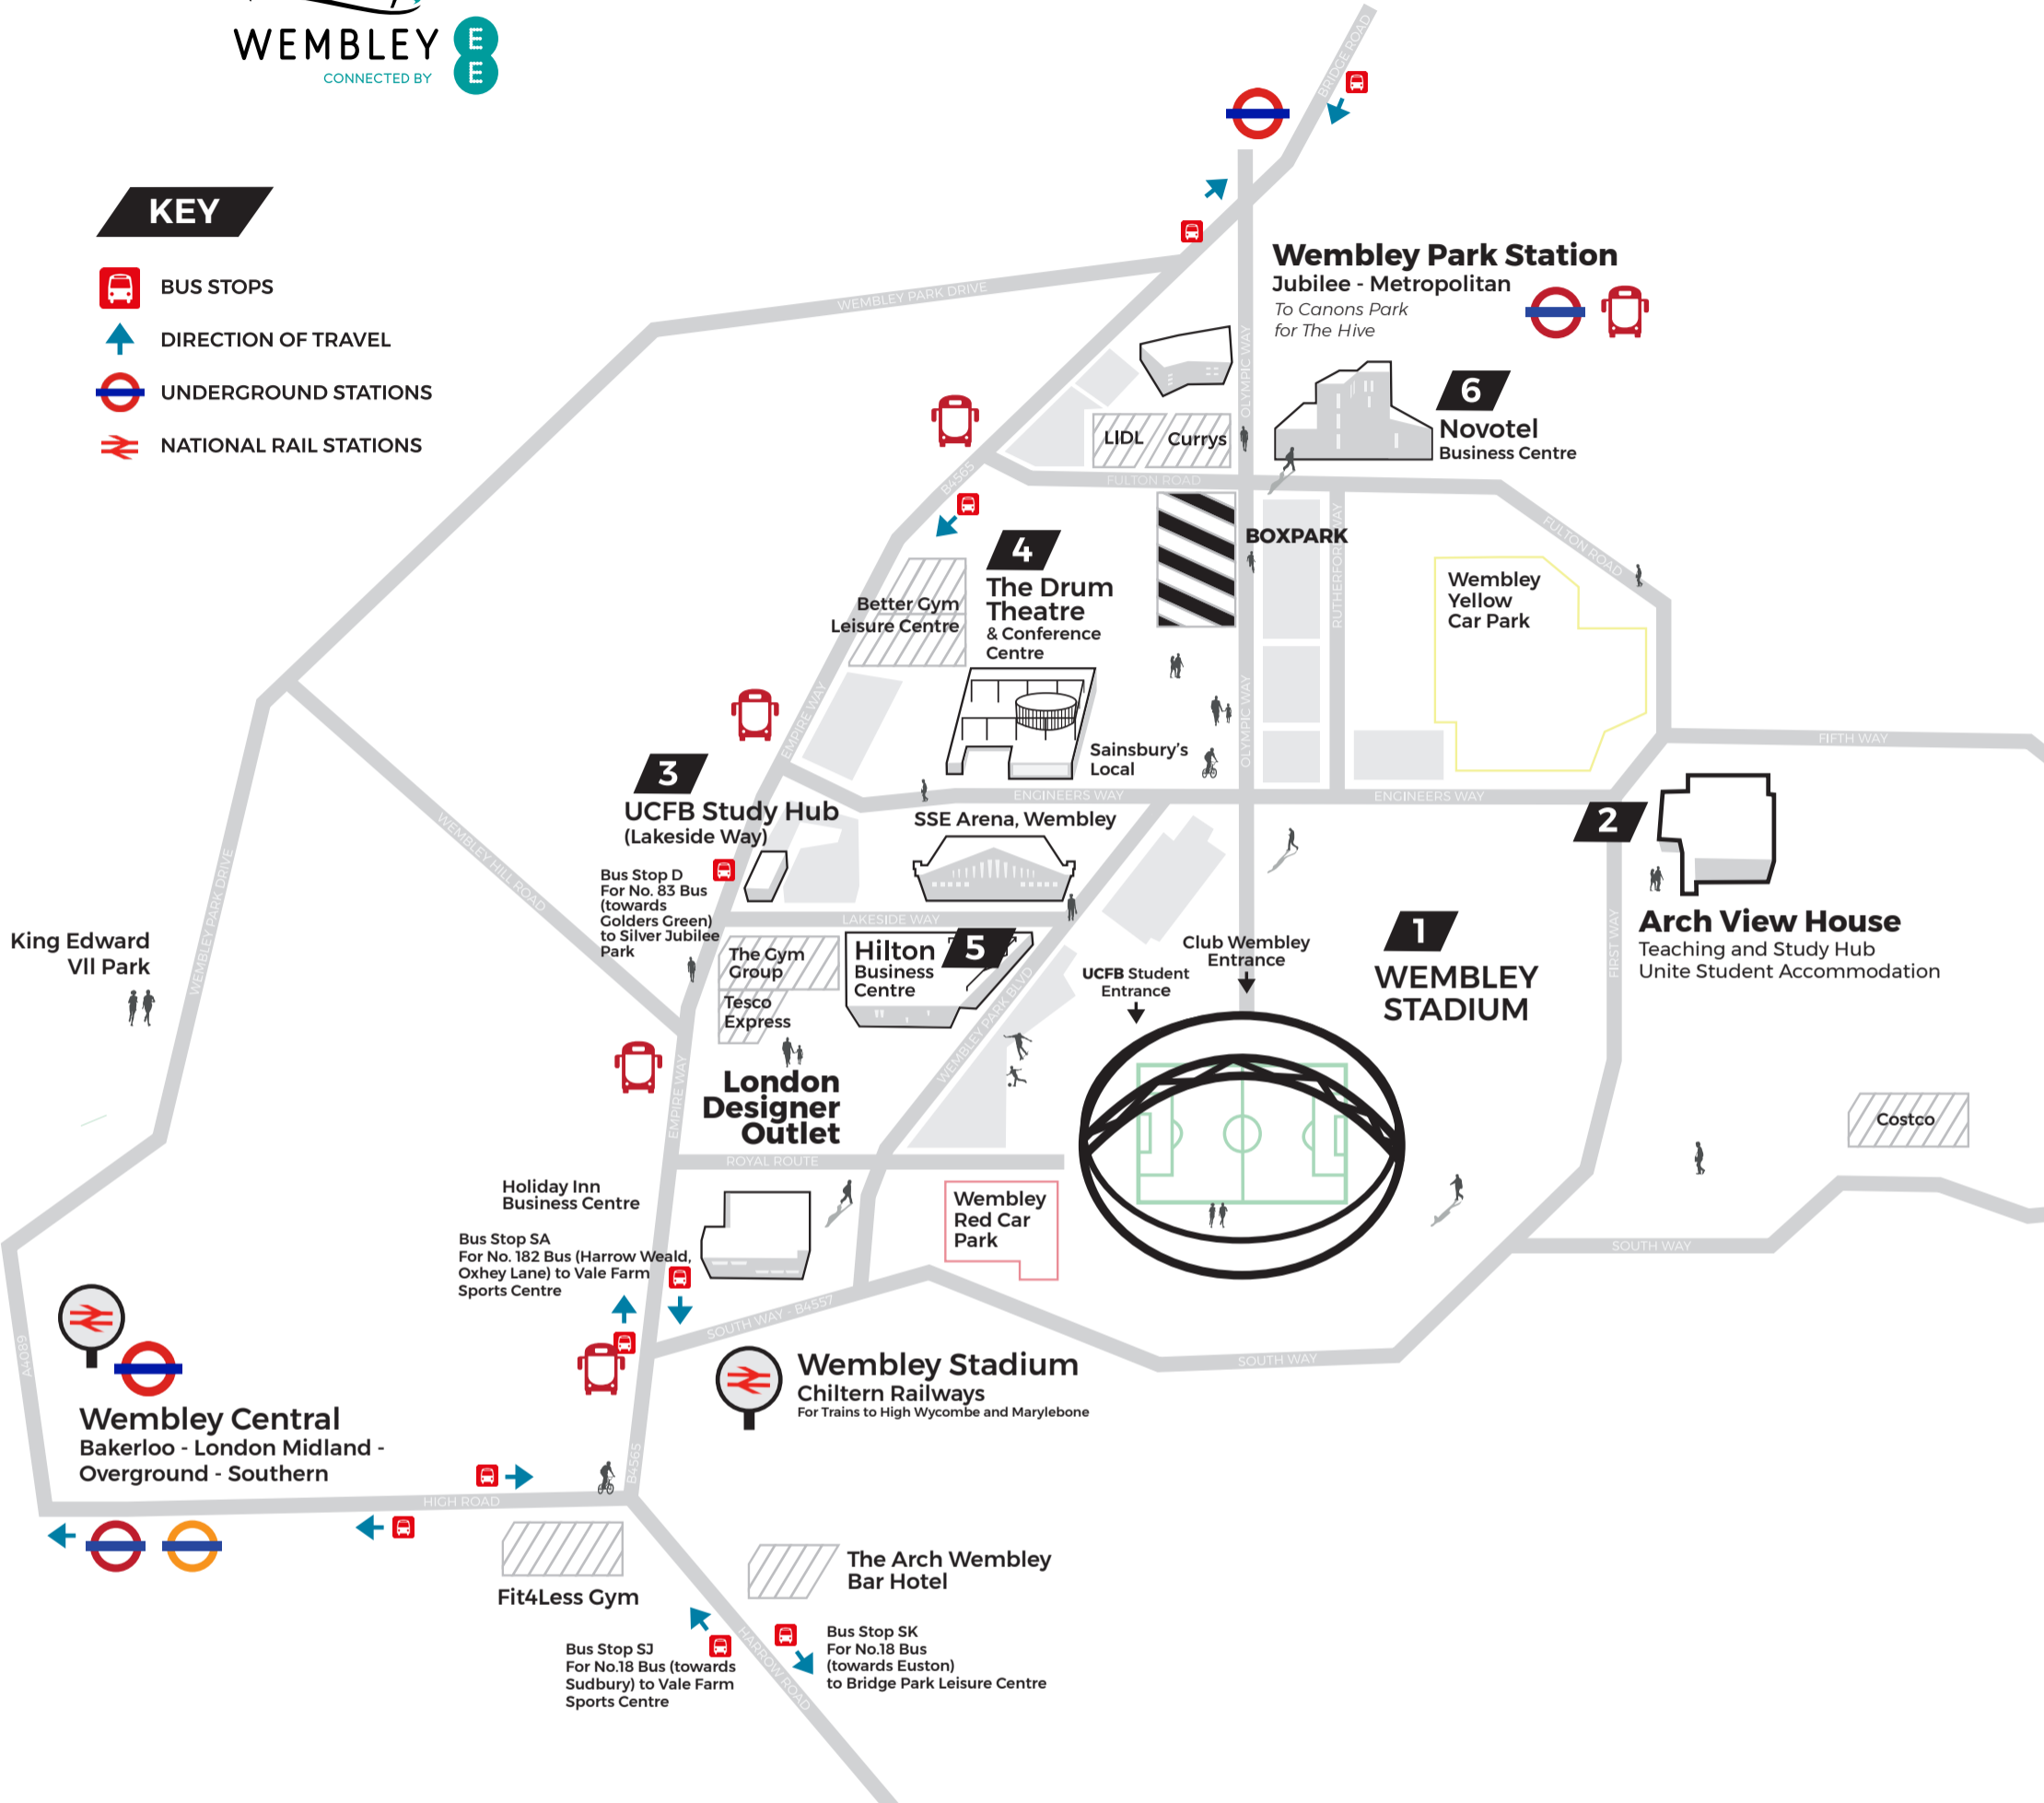

KEY

- BUS STOPS
- DIRECTION OF TRAVEL
- UNDERGROUND STATIONS
- NATIONAL RAIL STATIONS

UCFB WEMBLEY CLASSROOMS

Wembley Stadium - Auditoriums and Seminar Rooms:

MEZZANINE FLOOR:
Danny Fullbrook Auditorium (DF)
Danny Fullbrook Seminar (DFS)

3RD FLOOR:
Pitch View West Auditorium 1 (PVW1)
Pitch View West Auditorium 2 (PVW2)
Pitch View West Seminar (PVWS)
Level 3: Boxes starting with the number 3
TV Studio

4TH FLOOR
Level 4: Boxes starting with the number 4

THE DRUM THEATRE & CONFERENCE CENTRE
Floor Level 3: Conference Hall and Meeting Rooms